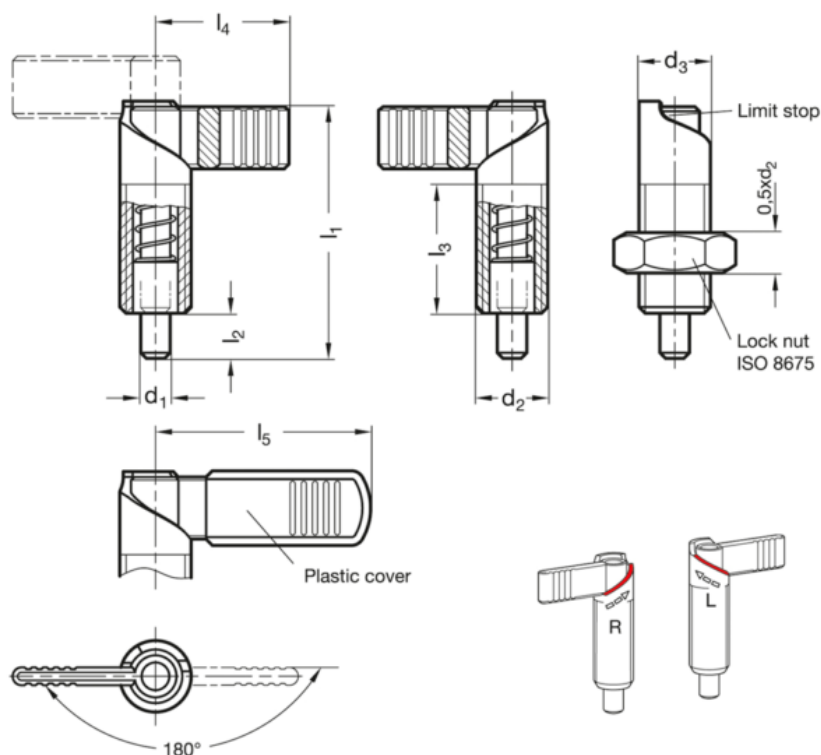

Article number: 2072156M1215RA

Description: E+G indexing plunger
GN 721.5-6-M12x1,5-RA

Measures

d1	= 6	l4	= 26
d2	= M12x1.5	l5	= -
d3	= 12	Weight in (g) = 110	
fjedbund	= 8		
fjedtop	= 18		
l1	= 47		
l2	= 8		
l3	= 26		